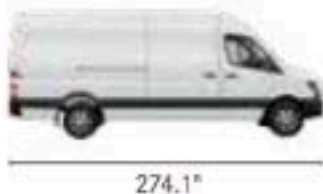

2500 High Roof 170 Wheelbase

2500 High Roof 170 Extended Wheelbase

2500 High Roof 144 Wheelbase

SPECIFICATIONS

All measurements in inches. All width measurements include mirrors.
See page 42 for a complete listing of models and specifications.

THREE ROOF HEIGHTS

STANDARD ROOF

HIGH ROOF

SUPER HIGH ROOF

THREE WHEELBASES

144" WHEELBASE

170" WHEELBASE

170" EXT. WHEELBASE