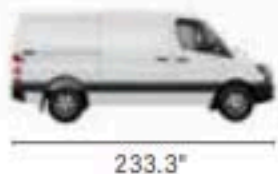

2500 High Roof 170 Wheelbase

2500 High Roof 170 Extended Wheelbase

2500 High Roof 144 Wheelbase

SPECIFICATIONS

All measurements in inches. All width measurements include mirrors.
See page 42 for a complete listing of models and specifications.

THREE ROOF HEIGHTS

STANDARD ROOF

HIGH ROOF

SUPER HIGH ROOF

THREE WHEELBASES

144" WHEELBASE

170" WHEELBASE

170" EXT. WHEELBASE