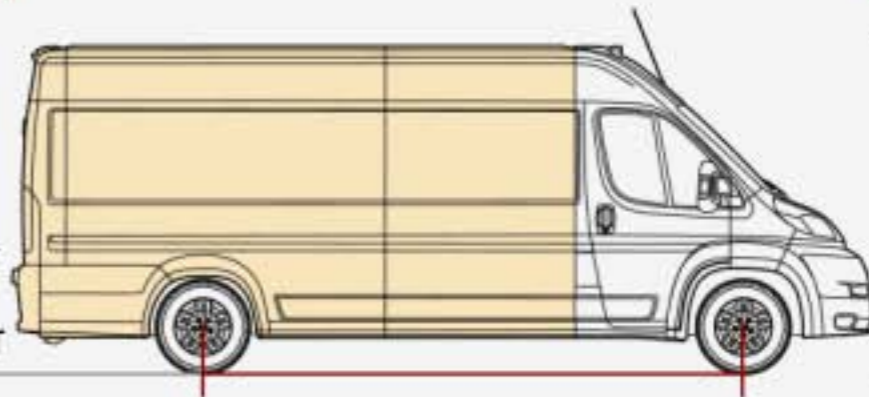

VEHICLE
LENGTH
195"

WHEELBASE
118"

VEHICLE
HEIGHT
88.7"

VEHICLE
LENGTH
213.1"

WHEELBASE
136"

VEHICLE
HEIGHT
99.4"

VEHICLE
LENGTH
236"

WHEELBASE
159"

VEHICLE
HEIGHT
99.4"

VEHICLE
LENGTH
250"

WHEELBASE
159" EXT

VEHICLE
HEIGHT
99.4"