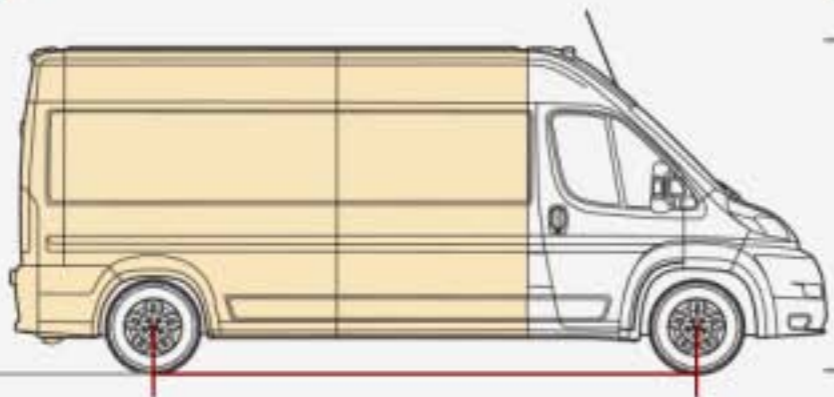

VEHICLE
LENGTH
195"

WHEELBASE
118"

VEHICLE
HEIGHT
88.7"

VEHICLE
LENGTH
213.1"

WHEELBASE
136"

VEHICLE
HEIGHT
99.4"

VEHICLE
LENGTH
236"

WHEELBASE
159"

VEHICLE
HEIGHT
99.4"

VEHICLE
LENGTH
250"

WHEELBASE
159" EXT

VEHICLE
HEIGHT
99.4"