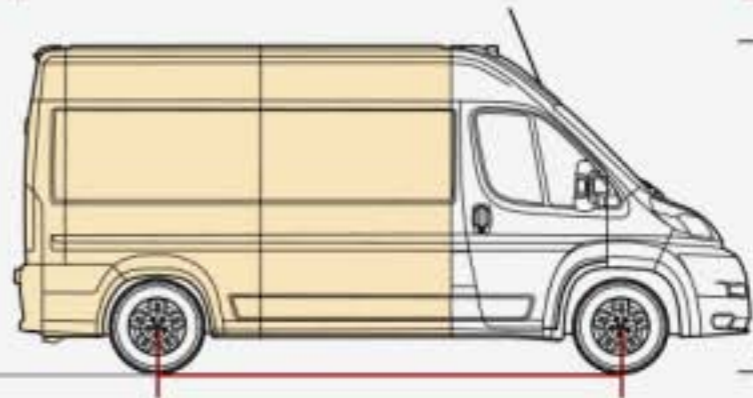

VEHICLE
LENGTH
195"

WHEELBASE
118"

VEHICLE
HEIGHT
88.7"

VEHICLE
LENGTH
213.1"

WHEELBASE
136"

VEHICLE
HEIGHT
99.4"

VEHICLE
LENGTH
236"

WHEELBASE
159"

VEHICLE
HEIGHT
99.4"

VEHICLE
LENGTH
250"

WHEELBASE
159" EXT

VEHICLE
HEIGHT
99.4"