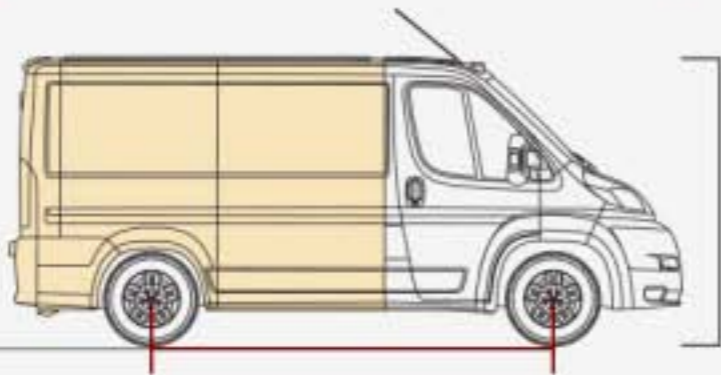

VEHICLE
LENGTH
195"

WHEELBASE
118"

VEHICLE
HEIGHT
88.7"

VEHICLE
LENGTH
213.1"

WHEELBASE
136"

VEHICLE
HEIGHT
99.4"

VEHICLE
LENGTH
236"

WHEELBASE
159"

VEHICLE
HEIGHT
99.4"

VEHICLE
LENGTH
250"

WHEELBASE
159" EXT

VEHICLE
HEIGHT
99.4"