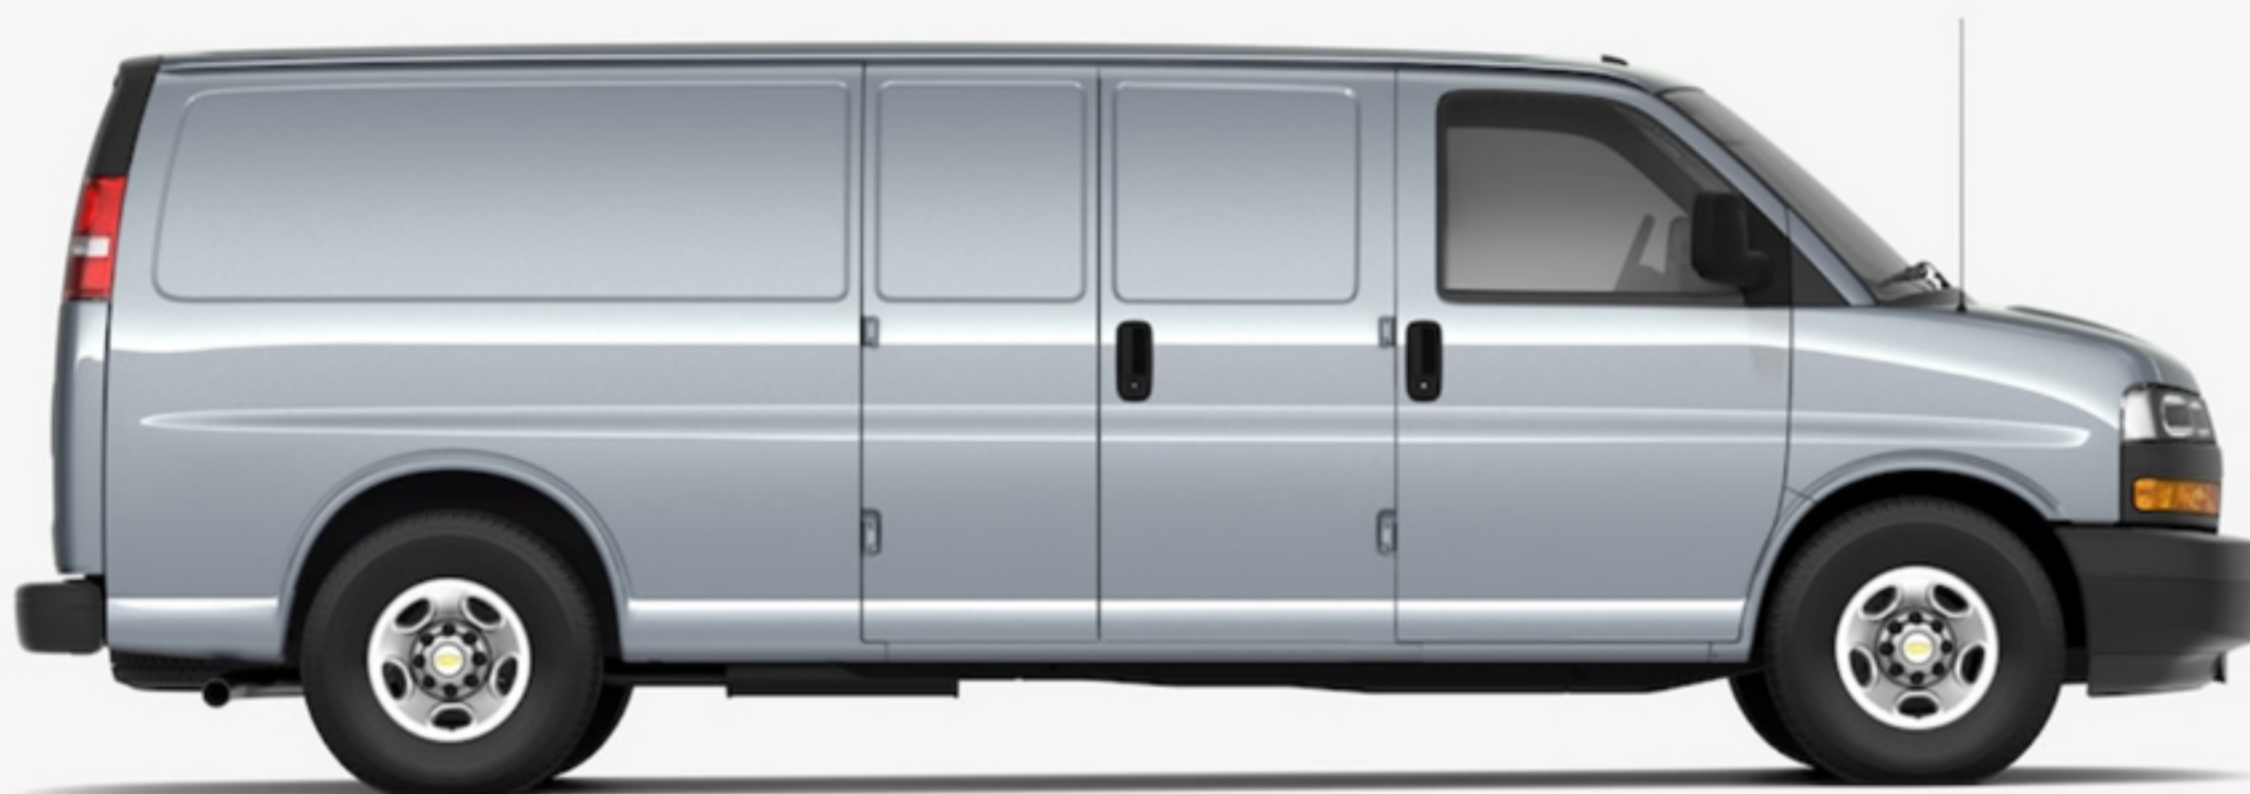

84.3 -
84.6"

224.1"

244.1"

2020

2019

CHEVROLET EXPRESS
CARGO VAN

BUILD & PRICE

SPECS

2500

3500

84.3 -
84.6"

224.1"

244.1"

Dimensions shown for the 2020 Chevrolet Express 3500 Cargo Van.

MAX GVWR

9,900 LBS.†

MAX PAYLOAD

4,250 LBS.†

MAX TOWING

10,000 LBS.†

WHEELBASE OPTIONS

135", 155"

BUILD & PRICE

2020

2019

CHEVROLET EXPRESS
CARGO VAN

BUILD & PRICE

SPECS

2500

3500

Dimensions shown for the 2020 Chevrolet Express 2500 Cargo Van.

GVWR