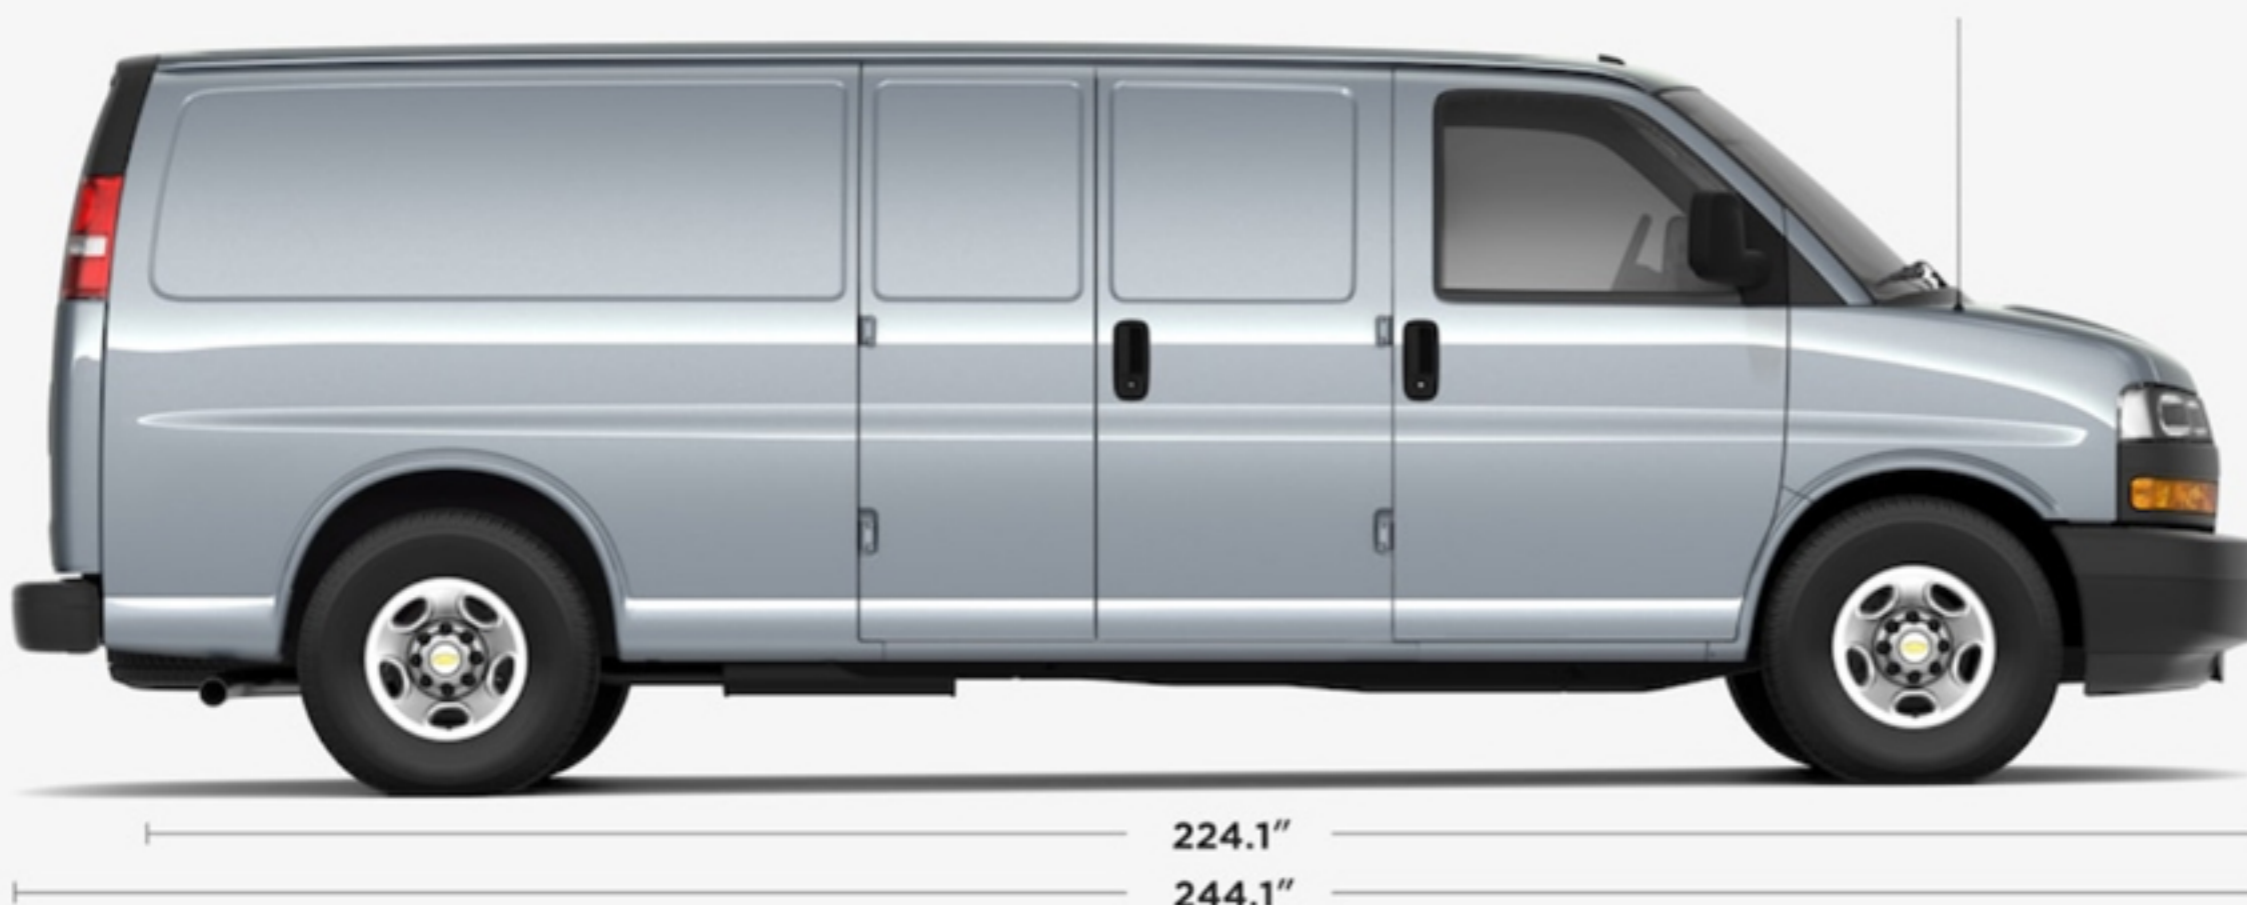

84.3 -
84.6"

224.1"

244.1"

2020

2019

CHEVROLET EXPRESS
CARGO VAN

BUILD & PRICE

SPECS

2500

3500

84.3 -
84.6"

224.1"

244.1"

Dimensions shown for the 2020 Chevrolet Express 3500 Cargo Van.

MAX GVWR

9,900 LBS.†

2019

CHEVROLET EXPRESS
CARGO VAN

BUILD & PRICE

SPECS

2500

3500

Dimensions shown for the 2020 Chevrolet Express 2500 Cargo Van.

GVWR

8,600 LBS.†

MAX PAYLOAD

3,280 LBS.†

MAX TOWING

10,000 LBS.†

WHEELBASE OPTIONS

135", 155"

BUILD & PRICE